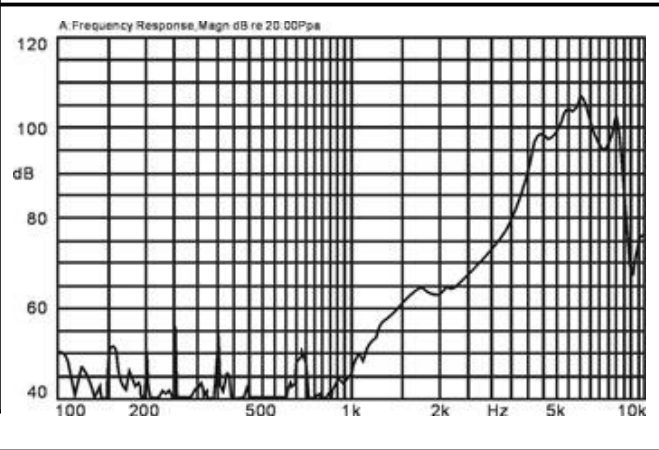

ELECTRICAL CHARACTERISTICS 参数	FREQUENCY RESPONSE CURVE 频率图

Rated Voltage 电压	12V
Operating Voltage 工作电压	1 - 30V
Max.Rated Current 最大电流	2mA
The minimum sound output 最小声压	80dB/10cm
Resonant Frequency 谐振频率	4000±500HZ
Operating Temperature 工作温度	-20~+60℃
Weight 重量	2.0g